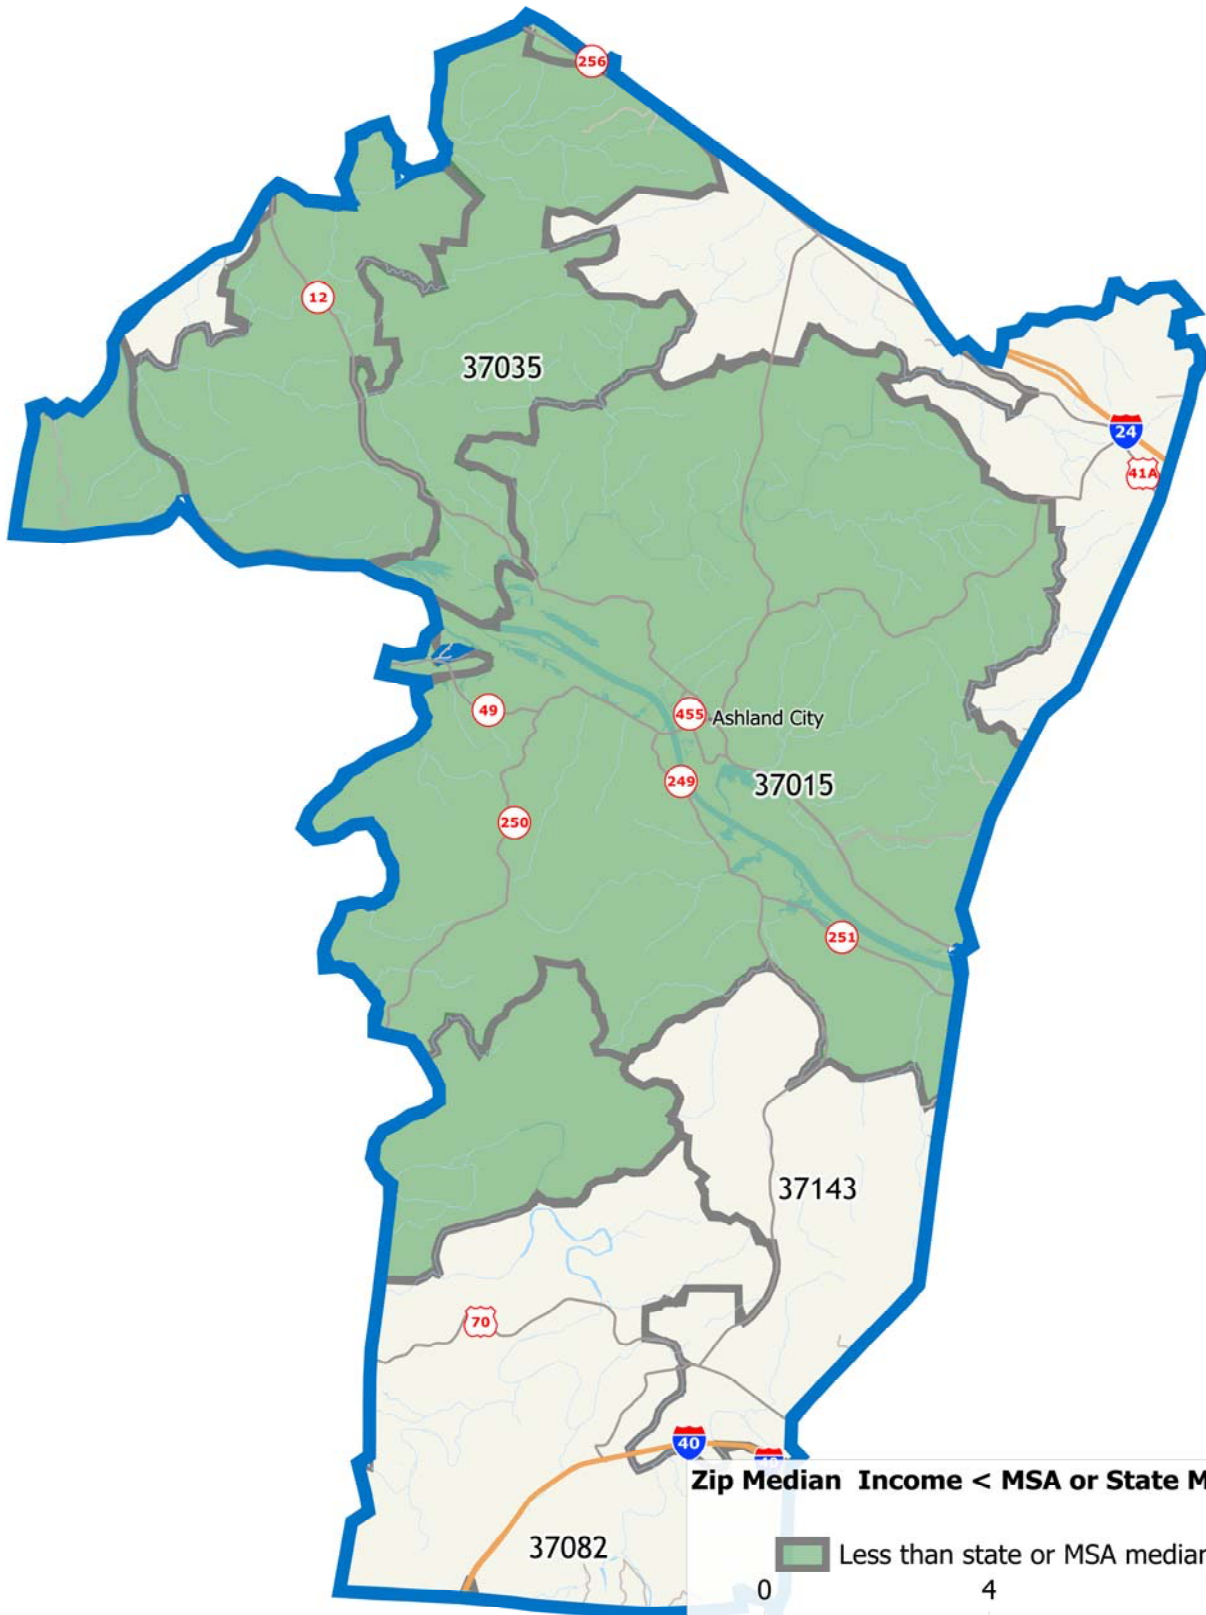

# Cheatham TN

**Zip Median Income < MSA or State Median**

Less than state or MSA median

0 4 8

Miles