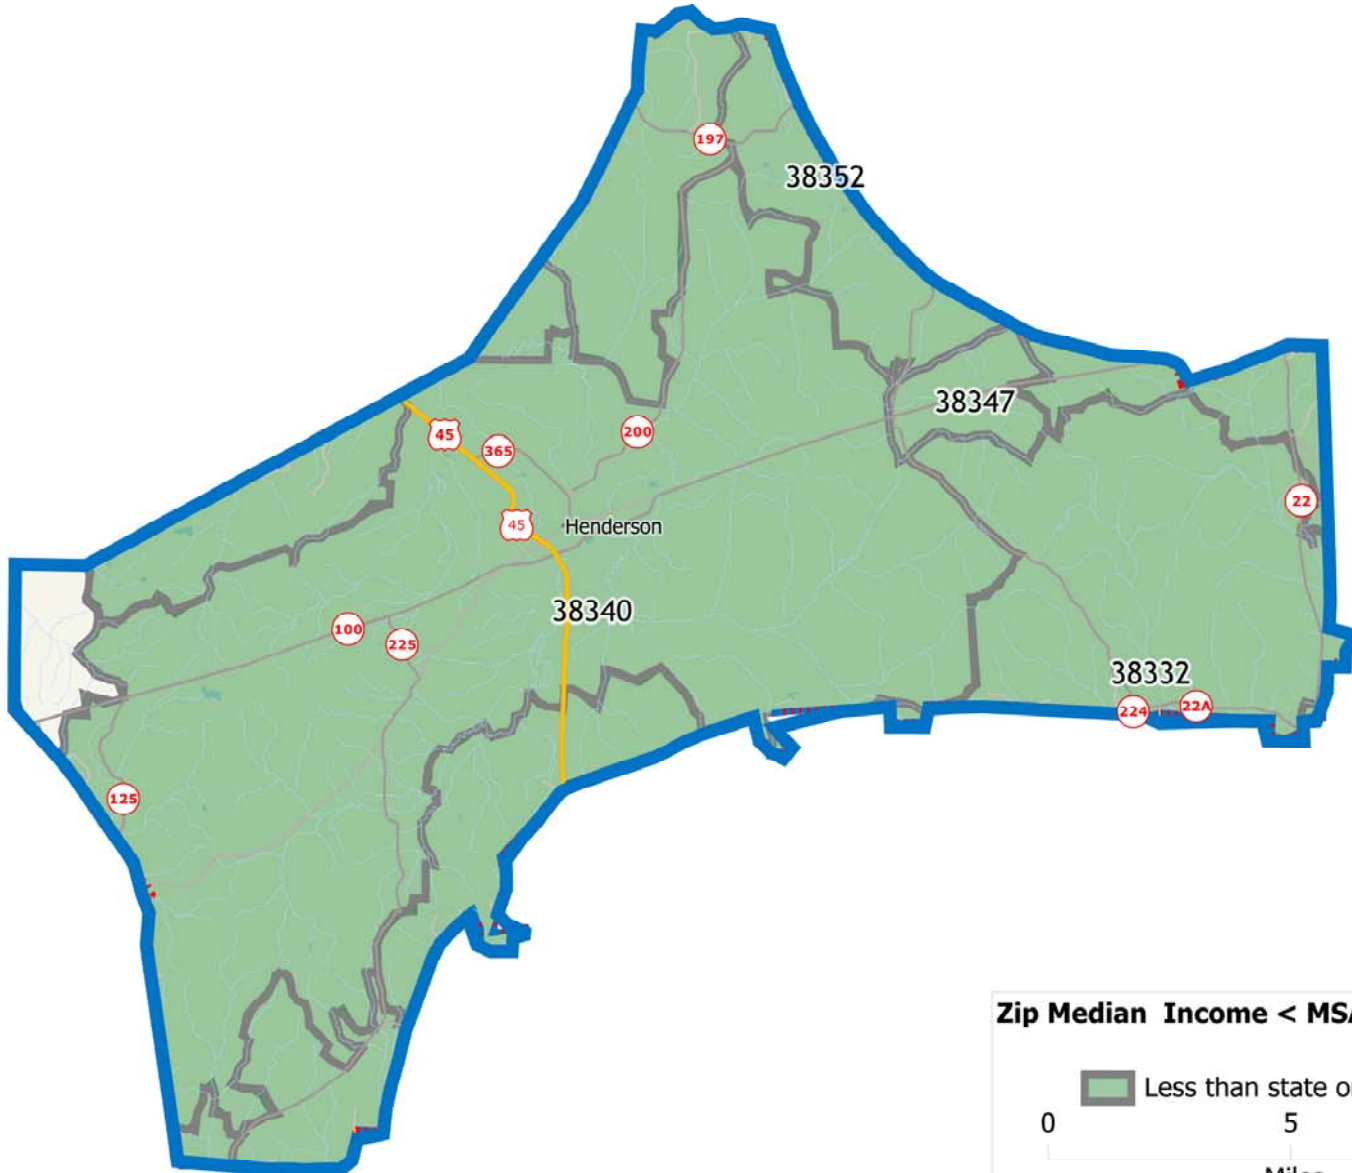

# Chester TN

**Zip Median Income < MSA or State Median**

Less than state or MSA median

0 5 10  
Miles