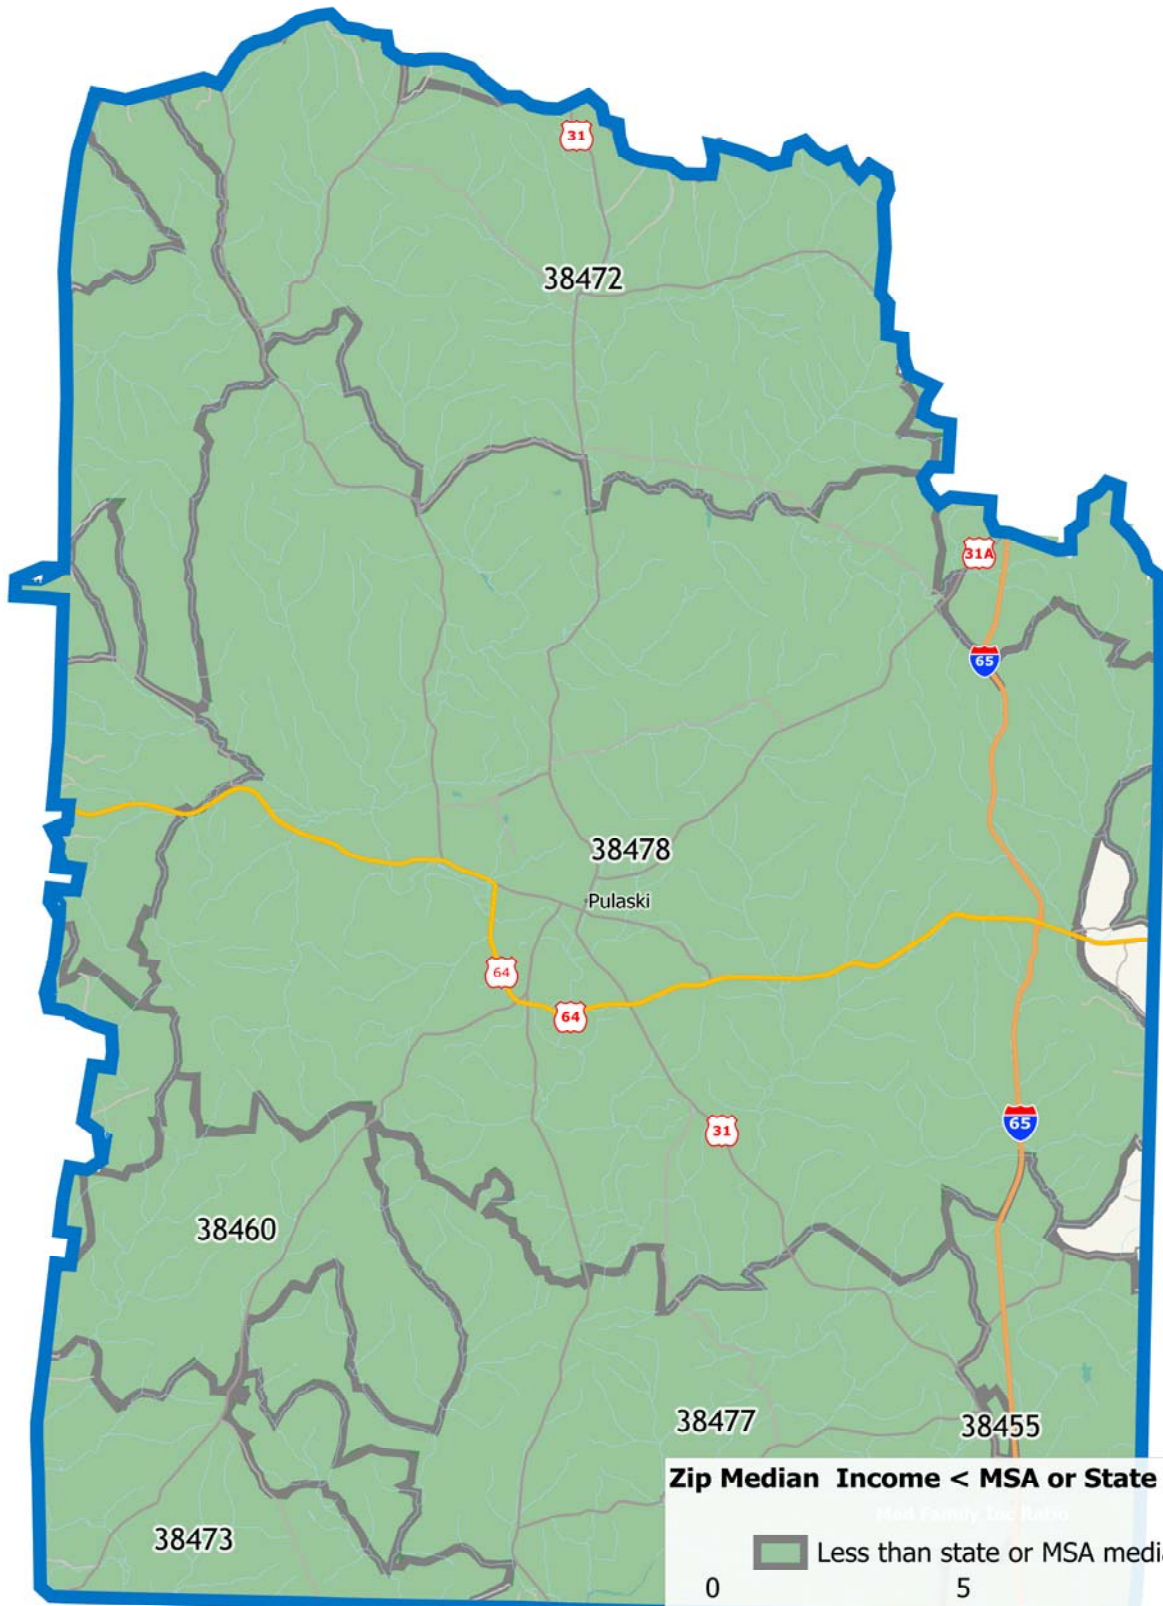

Giles TN

Zip Median Income < MSA or State Median

Med Family Inc Ratio

Less than state or MSA median

0 5 10

Miles