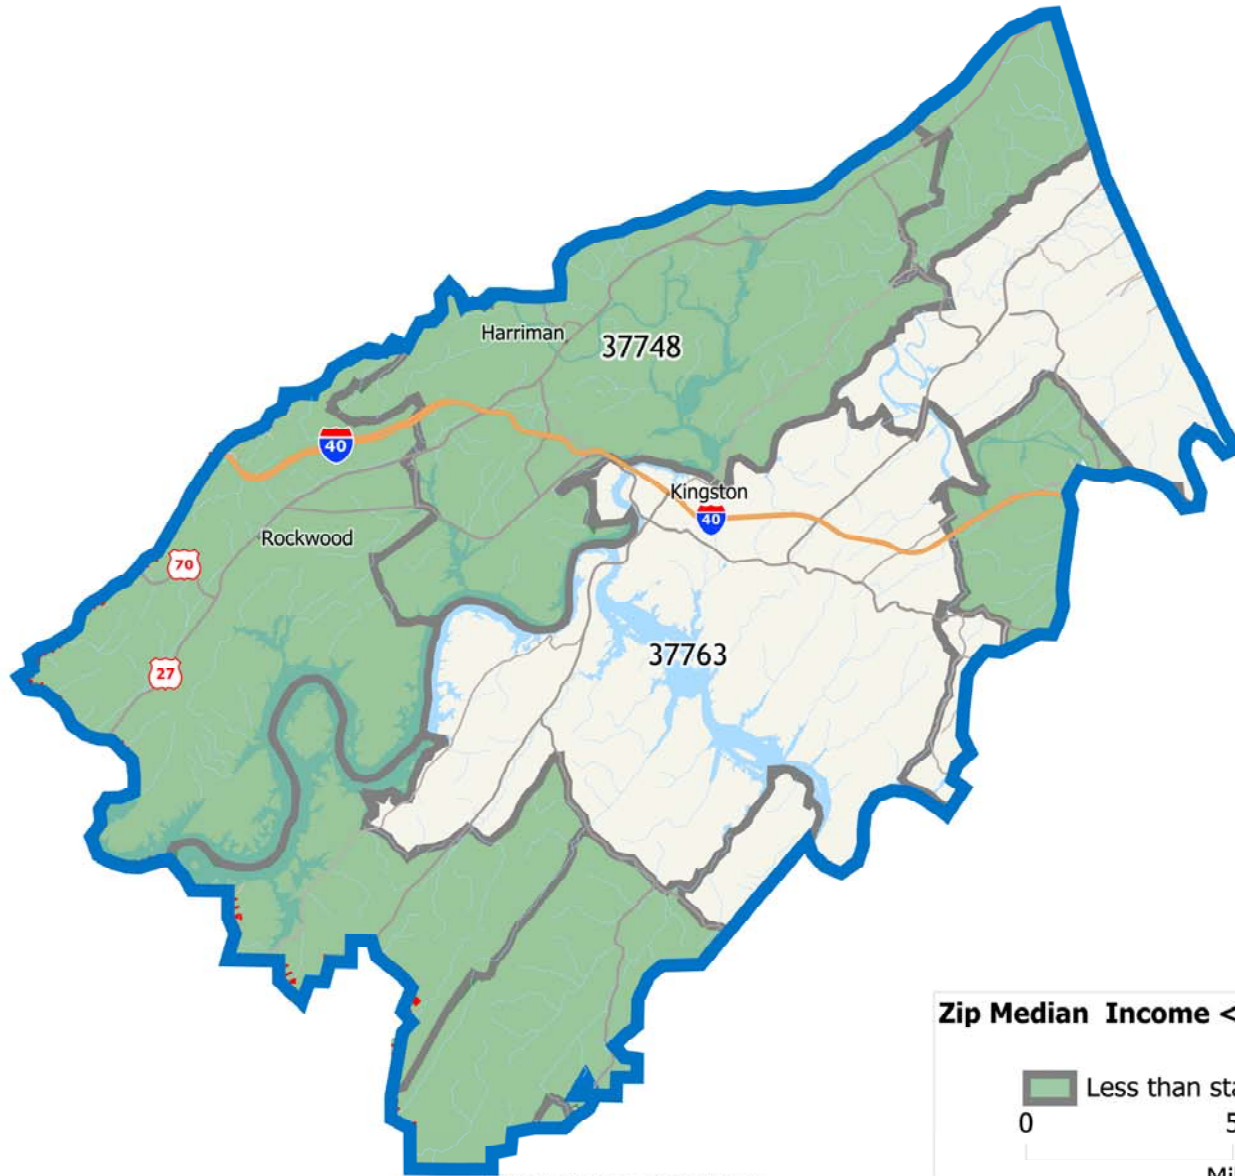

# Roane TN

**Zip Median Income < MSA or State Median**