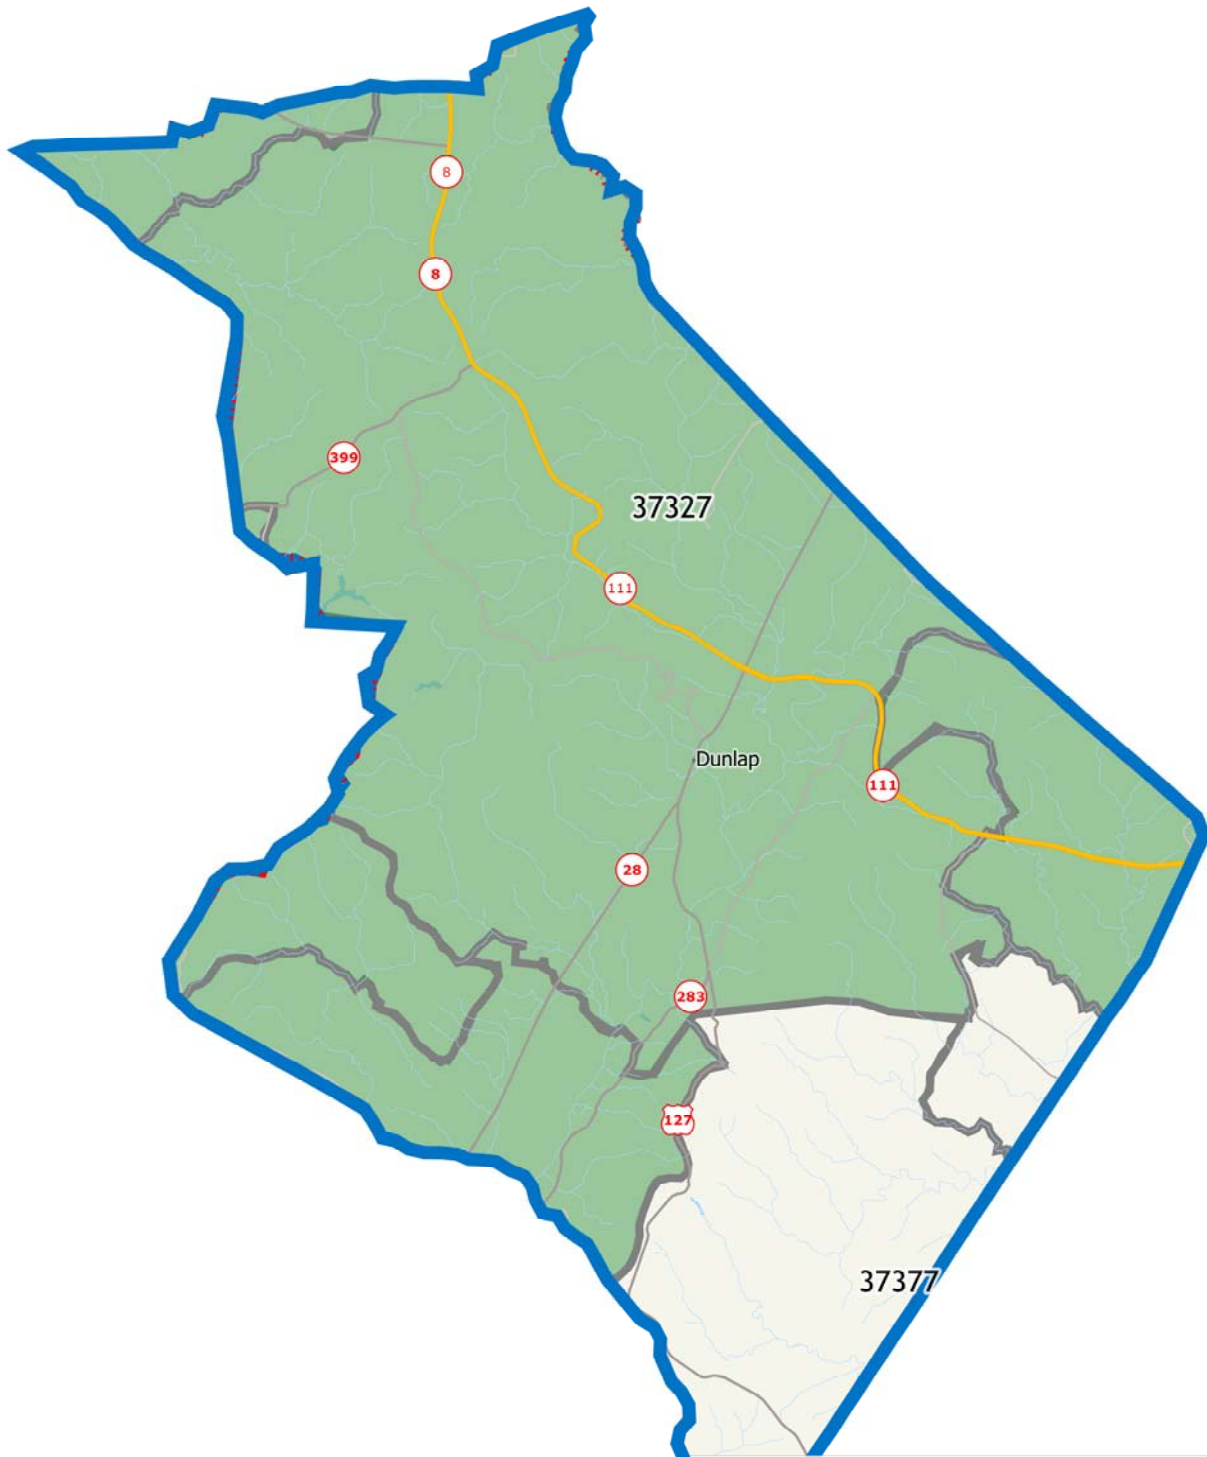

Sequatchie TN

Zip Median Income < MSA or State Median

Less than state or MSA median

0 4 8

Miles