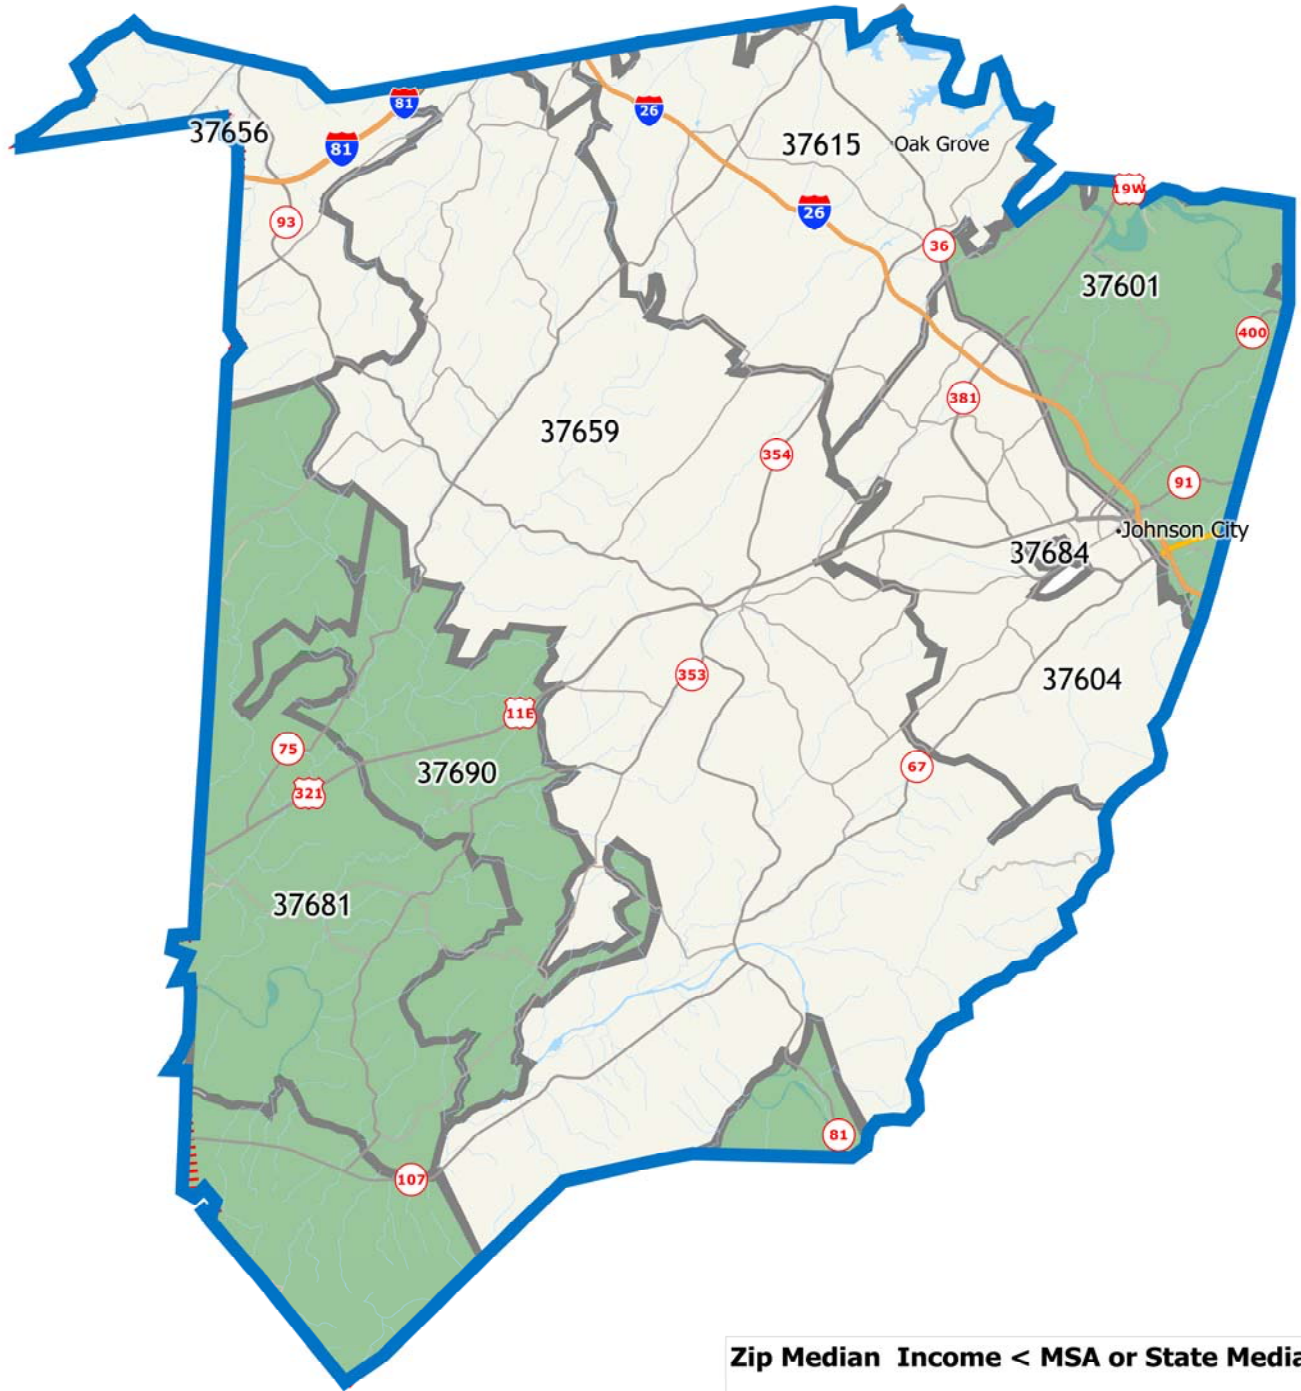

Washington TN

Zip Median Income < MSA or State Median

Less than state or MSA median

0 4 8

Miles